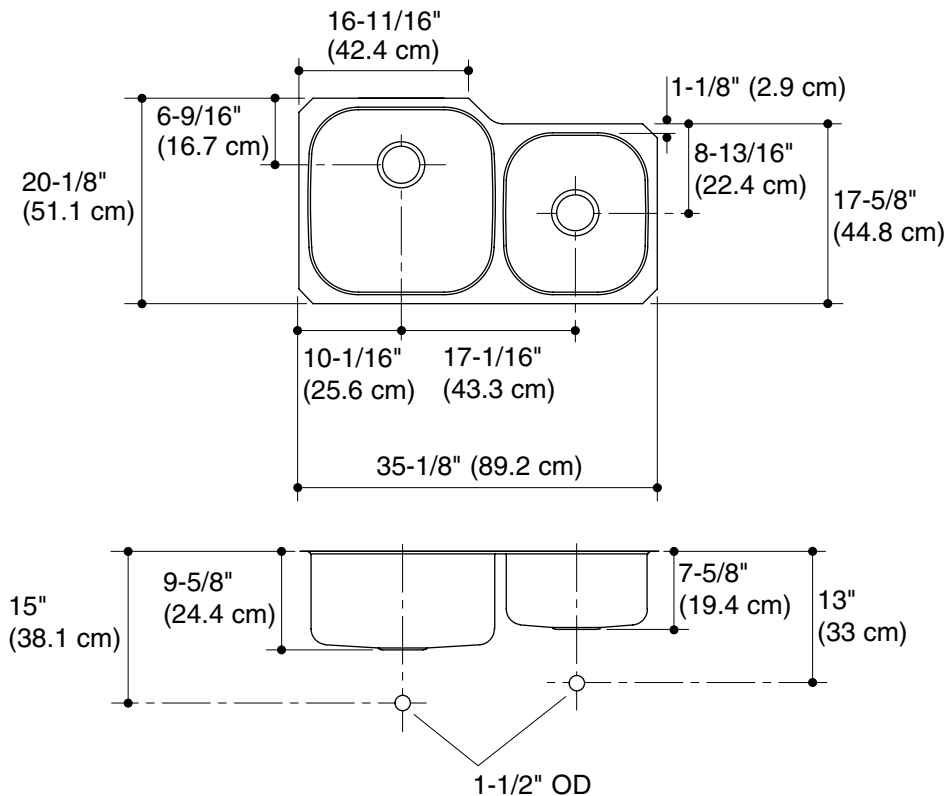

UNDERCOUNTER KITCHEN SINK K-3356

Features

- 18-gauge stainless steel
- Undercounter
- Double (extra large/medium) compartment
- Includes installation hardware
- Rounded bowl(s)
- 9-1/2" (24.1 cm) deep left basin and 7-1/2" (19.1 cm) deep right basin (K-3356)
- 7-1/2" (19.1 cm) deep left basin and 9-1/2" (24.1 cm) deep right basin (K-3356-L)
- 32-7/8" (83.5 cm) x 17-7/8" (45.4 cm)

Product Specification:

The undercounter kitchen sink shall be 32-7/8" (83.5 cm) in length and 17-7/8" (45.4 cm) in width. Sink shall be made of 18 gauge stainless steel. Sink shall feature a double (extra large/medium) compartment with rounded bowls. Kohler Model K-3356 sink shall have a 9-1/2" (24.1 cm) deep left basin and a 7-1/2" (19.1 cm) deep right basin. Kohler Model K-3356-L sink shall have a 7-1/2" (19.1 cm) deep left basin and a 9-1/2" (24.1 cm) deep right basin. Sink shall include installation hardware. Sink shall be Kohler Model K-3356-_____.

UNDERTONE®

Technical Information

Dimensions shown for K-3356; sink dimensions are opposite for K-3356-L.		
Fixture*:	Basin area	Water depth
Sink, left	18" (45.7 cm) x 18" (45.7 cm)	9-1/2" (24.1 cm)
Sink, right	14" (35.6 cm) x 15" (38.1 cm)	7-1/2" (19.1 cm)
Drain holes	3-5/8" (9.2 cm) D.	
* Approximate measurements for comparison only.		

Allow a minimum of 2" (5.1 cm) clearance around the sink rim for clip attachment.

Product Diagram