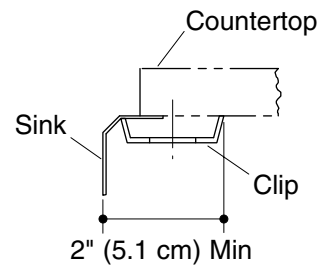

UNDERCOUNTER KITCHEN SINK K-3356

Features

- 18-gauge stainless steel
- Undercounter
- Double (extra large/medium) compartment
- Includes installation hardware
- Rounded bowl(s)
- 9-1/2" (24.1 cm) deep left basin and 7-1/2" (19.1 cm) deep right basin (K-3356)
- 7-1/2" (19.1 cm) deep left basin and 9-1/2" (24.1 cm) deep right basin (K-3356-L)
- 32-7/8" (83.5 cm) x 17-7/8" (45.4 cm)

Product Specification:

The undercounter kitchen sink shall be 32-7/8" (83.5 cm) in length and 17-7/8" (45.4 cm) in width. Sink shall be made of 18 gauge stainless steel. Sink shall feature a double (extra large/medium) compartment with rounded bowls. Kohler Model K-3356 sink shall have a 9-1/2" (24.1 cm) deep left basin and a 7-1/2" (19.1 cm) deep right basin. Kohler Model K-3356-L sink shall have a 7-1/2" (19.1 cm) deep left basin and a 9-1/2" (24.1 cm) deep right basin. Sink shall include installation hardware. Sink shall be Kohler Model K-3356-_____.

UNDERTONE®

Technical Information

Dimensions shown for K-3356; sink dimensions are opposite for K-3356-L.		
Fixture*:	Basin area	Water depth
Sink, left	18" (45.7 cm) x 18" (45.7 cm)	9-1/2" (24.1 cm)
Sink, right	14" (35.6 cm) x 15" (38.1 cm)	7-1/2" (19.1 cm)
Drain holes	3-5/8" (9.2 cm) D.	
* Approximate measurements for comparison only.		

Allow a minimum of 2" (5.1 cm) clearance around the sink rim for clip attachment.

Product Diagram