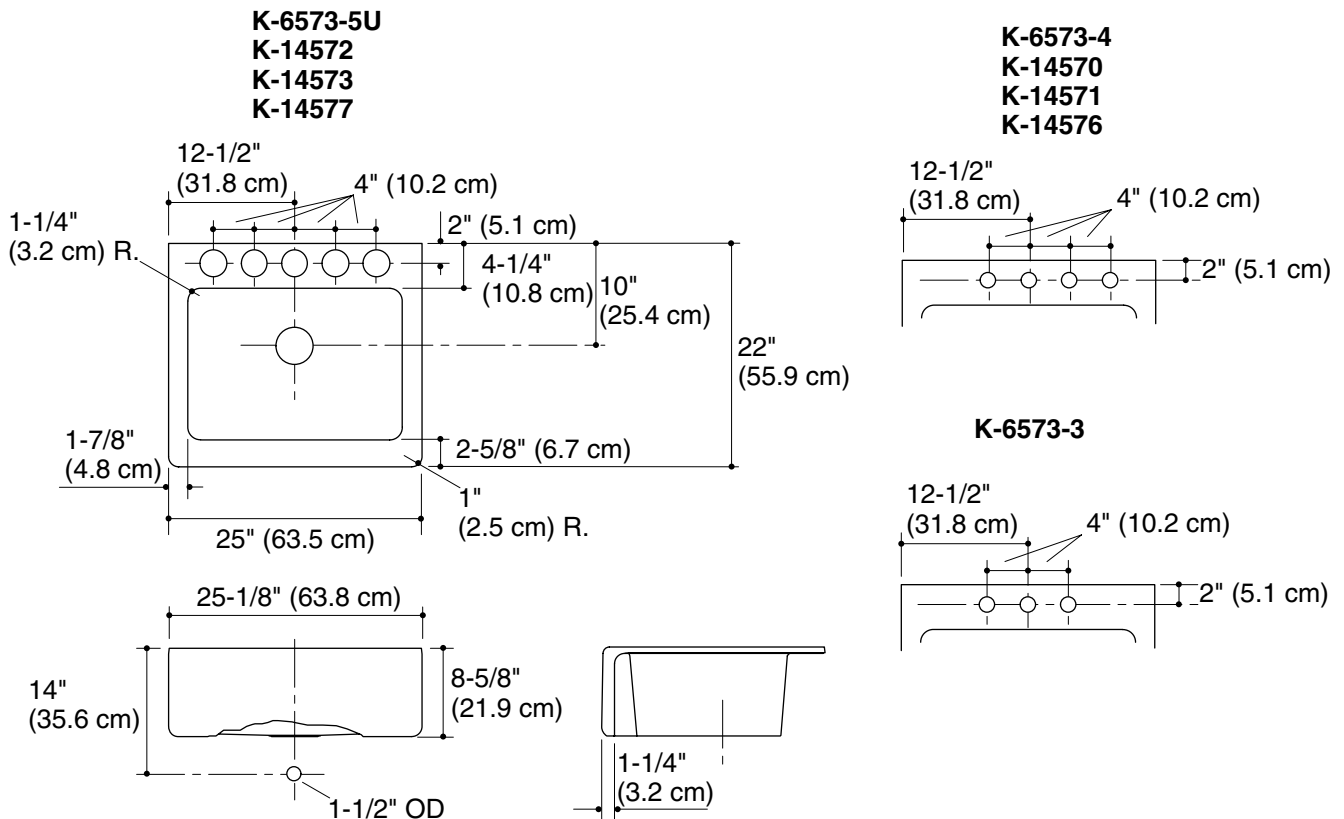

ALCOTT™

Optional Accessories

K-5984	Hardwood cutting board	☐ NA		
K-8801	Duostrainer® sink strainer		☐ CP	☐ Other_____

Technical Information

Fixture*:	
Basin area	21" (53.3 cm) x 15" (38.1 cm)
Water depth	8" (20.3 cm)
Drain hole	3-7/8" (9.8 cm) D.
Faucet holes, undercounter	2-1/2" (6.4 cm) D.
Faucet holes, tile-in	1-3/8" (3.5 cm) D.
* Approximate measurements for comparison only.	

Installation Notes

Install this product according to the installation guide.

Due to the special nature of this installation, Kohler Co. recommends that an experienced cabinet maker use the actual sink to build the new cabinet or modify an existing cabinet.

For undercounter installations, allow a 3/4" (1.9 cm) reveal to support the K-5984 cutting board.

Product Diagram