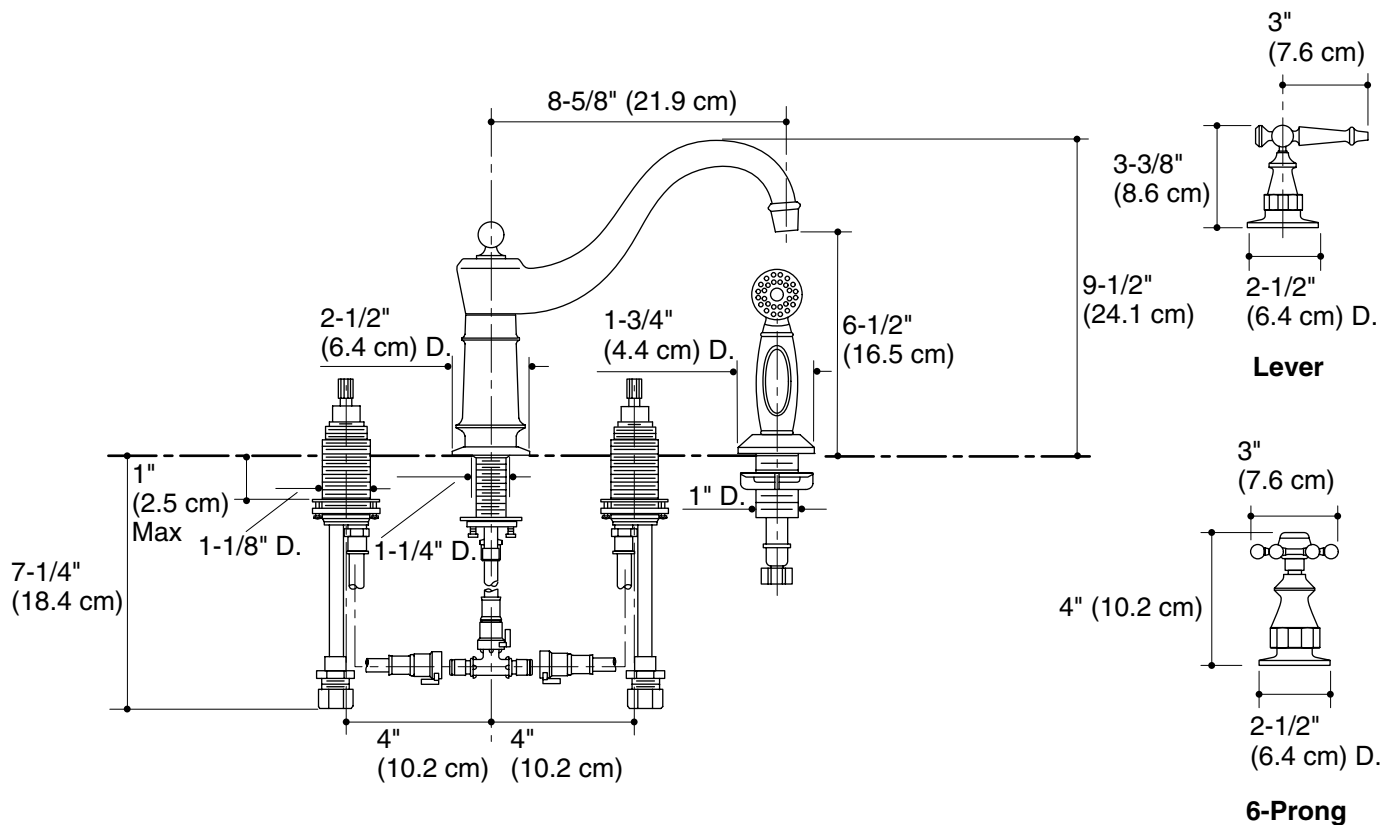

Product Specification

The two-handle kitchen sink faucet shall be of brass construction with brass valve bodies. Product shall have a maximum flow rate of 2.2 gpm (8.3 lpm) with lower flow aerator options available (refer to the Kohler Price Book). Product shall feature quarter-turn washerless ceramic disc valves, assuring positive handle stop positioning. Product shall feature flexible connections for easy installation, a 8-5/8" (21.9 cm) spout reach, a rotating spout, and matching finish sidespray. Product shall be available with six-prong handles or ADA compliant lever handles. Product shall be for 8" (20.3 cm) centers. Faucet shall be Kohler Model K-158-____-_____.

Installation Notes

Install this faucet following the installation instructions provided.

Product Diagram